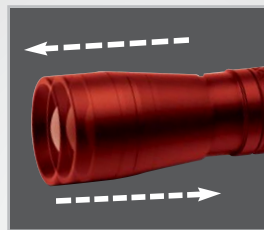

RUPES®

SWIRL FINDER PEN LIGHT

TECHNICAL DATA

FOCUS ADJUSTMENT

PACKAGING

Compact and lightweight, the new RUPES Swirl Finder Pen Light is a portable penlight that is specially engineered for optimized output and run time. Featuring a push-button tail-cap switch for single-handed operation, **the RUPES Swirl Finder Pen Light is an essential lighting tool for professionals.**

FEATURES:

- Extremely bright LED light
- Luminous flux: 140 lumen
- Optimized light spectrum for paint inspection
- Adjustable Focus (10° - 70° degrees)
- Diameter 16mm, Length 148mm
- Shirt pocket clip