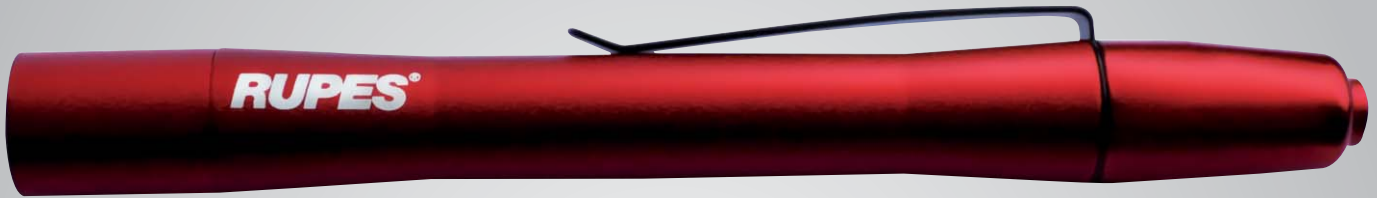

RUPES®

SWIRL FINDER PEN LIGHT

TECHNICAL DATA

FOCUS ADJUSTMENT

PACKAGING

Compact and lightweight, the new RUPES Swirl Finder Pen Light is a portable penlight that is specially engineered for optimized output and run time. Featuring a push-button tail-cap switch for single-handed operation, **the RUPES Swirl Finder Pen Light is an essential lighting tool for professionals.**

FEATURES:

- Extremely bright LED light
- Luminous flux: 140 lumen
- Optimized light spectrum for paint inspection
- Adjustable Focus (10° - 70° degrees)
- Diameter 16mm, Length 148mm
- Shirt pocket clip