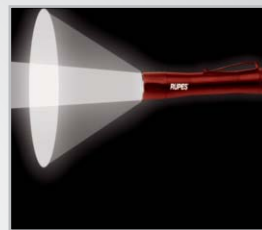

RUPES®

SWIRL FINDER PEN LIGHT

TECHNICAL DATA

FOCUS ADJUSTMENT

PACKAGING

Compact and lightweight, the new RUPES Swirl Finder Pen Light is a portable penlight that is specially engineered for optimized output and run time. Featuring a push-button tail-cap switch for single-handed operation, **the RUPES Swirl Finder Pen Light is an essential lighting tool for professionals.**

FEATURES:

- Extremely bright LED light
- Luminous flux: 140 lumen
- Optimized light spectrum for paint inspection
- Adjustable Focus (10° - 70° degrees)
- Diameter 16mm, Length 148mm
- Shirt pocket clip